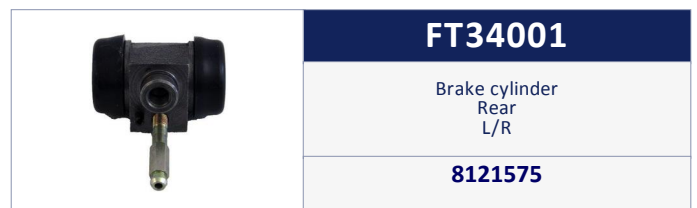

Iveco > Daily ->1996