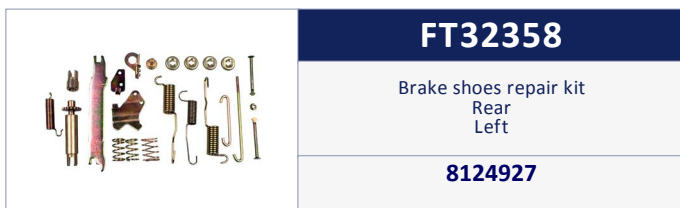

Iveco > Daily 1996-2000